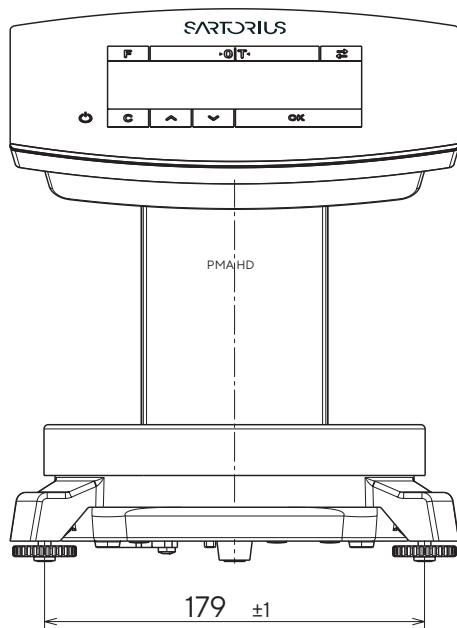

PMA HD

Model SPO1S1

For Use in Non-hazardous
Areas

Benefits

- One cable for power and data
- Integrated mixing module processes one job
- New high contrast display technology
- Glass sensor touch technology
- Multi-lock security function

Technical Specifications

Capacity	2,200 g
Readability	0.01 g
Tare range (subtractive)	-2,200 g
Weighing pan (Ø)	180 mm
Housing (W×D×H)	212×294×261 mm
Net weight	approx. 2.1 kg
External calibration weight	1, 2 kg (class F1 or better)
Allowable operating temperature	5 ... 40 °C (41 ... 104 °F)
Dust and water protection rating in accordance to EN 60529/IEC 60529	IP40
Power supply	via USB 2.0 or higher or power supply YEPS01-USB

Input voltage power consumption	5 V _{dc} 2 W
Data output	USB Type B
Format	7-bit ASCII, 1 Start-bit, 1 or 2 Stop-Bits
Parity	Even, odd, no parity
Transmission rates	1,200 to 57,600 Bit/s
Handshake mode	Software, Hardware or None
Internal application	Integrated mixing module for one job Recalculation (correction of over-pours) Calculation by factor (0.25 - 5.0) Stand-alone recipe processing (absolute, additive) Hardware test and communication symbol

Technical Drawings

Accessories

Standard Accessories

USB cable, length 3 m (9.8 ft.)	YCC01-0040M3
---------------------------------	--------------

Optional Accessories

In-use cover for display (set of 10)	YDC03PMA10
In-use cover for column (set of 10)	YDC04PMA-CO10
In-use cover for weighing pan (set of 10)	YDC04PMA-WP10
USB power plug 5.2 V _{dc} 1400 mA	YEPS01-USB
AC-adaptor set (US, EU, UK)	YEPS01-PS1
AC-adaptor set (AU, ZA, BR, AR)	YEPS01-PS6
AC-adaptor set (IN, KR, CN)	YEPS01-PS7
External calibration weight 1 kg (class F1)	YCW613-AC-00
External calibration weight 1 kg (class F1) with DAKKS certificate	YCW613-AC-02
External calibration weight 2 kg (class F1)	YCW623-AC-00
External calibration weight 2 kg (class F1) with DAKKS certificate	YCW623-AC-02