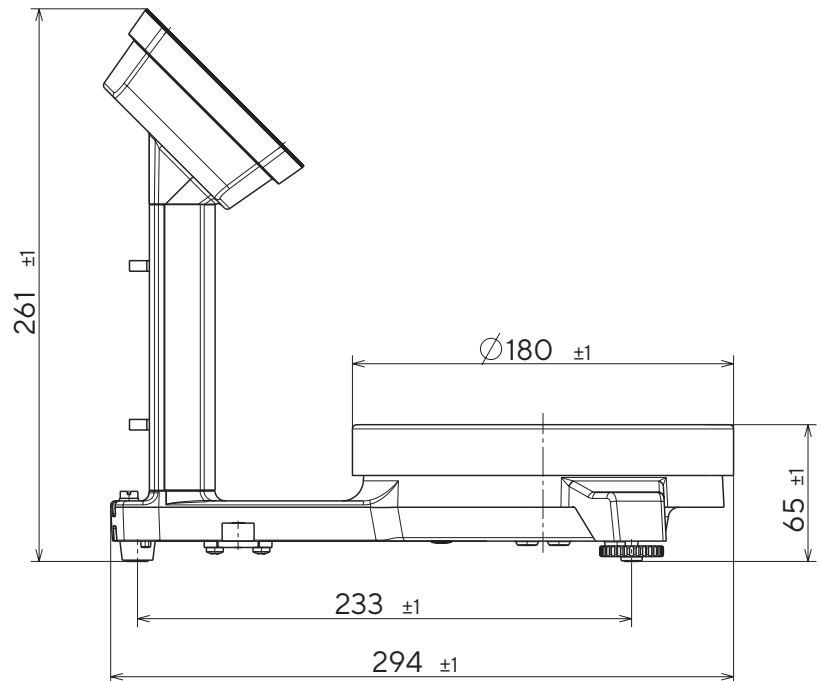

PMA HD

Model SPO1S1

For Use in Non-hazardous
Areas

Benefits

- One cable for power and data
- Integrated mixing module processes one job
- New high contrast display technology
- Glass sensor touch technology
- Multi-lock security function

Technical Specifications

Capacity	2,200 g
Readability	0.01 g
Tare range (subtractive)	-2,200 g
Weighing pan (Ø)	180 mm
Housing (W×D×H)	212×294×261 mm
Net weight	approx. 2.1 kg
External calibration weight	1, 2 kg (class F1 or better)
Allowable operating temperature	5 ... 40 °C (41 ... 104 °F)
Dust and water protection rating in accordance to EN 60529/IEC 60529	IP40
Power supply	via USB 2.0 or higher or power supply YEPS01-USB

Technical Drawings

Accessories

Standard Accessories

USB cable, length 3 m (9.8 ft.)	YCC01-0040M3
---------------------------------	--------------

Optional Accessories

In-use cover for display (set of 10)	YDC03PMA10
In-use cover for column (set of 10)	YDC04PMA-CO10
In-use cover for weighing pan (set of 10)	YDC04PMA-WP10
USB power plug 5.2 V _{dc} 1400 mA	YEPS01-USB
AC-adaptor set (US, EU, UK)	YEPS01-PS1
AC-adaptor set (AU, ZA, BR, AR)	YEPS01-PS6
AC-adaptor set (IN, KR, CN)	YEPS01-PS7
External calibration weight 1 kg (class F1)	YCW613-AC-00
External calibration weight 1 kg (class F1) with DAKKS certificate	YCW613-AC-02
External calibration weight 2 kg (class F1)	YCW623-AC-00
External calibration weight 2 kg (class F1) with DAKKS certificate	YCW623-AC-02